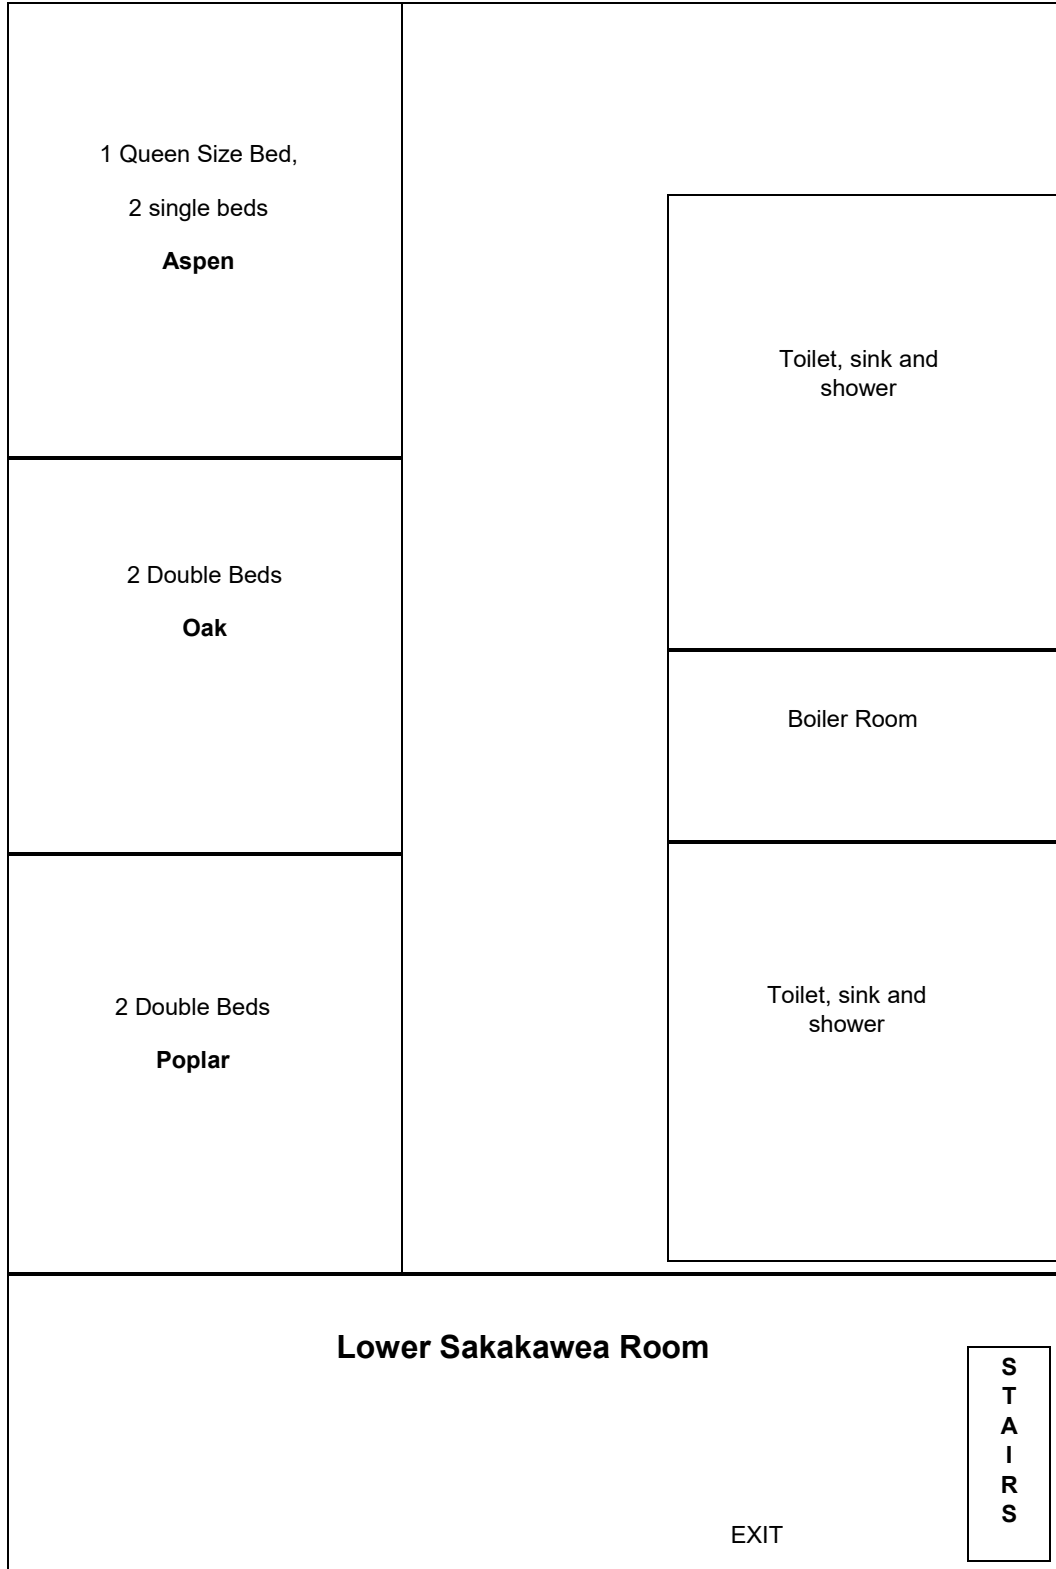

# UPPER LEVEL

12 single beds- 1 full

## Retreat Center Lodge

# LOWER LEVEL

Sleeps 6 singles or 3 couples and 4 singles