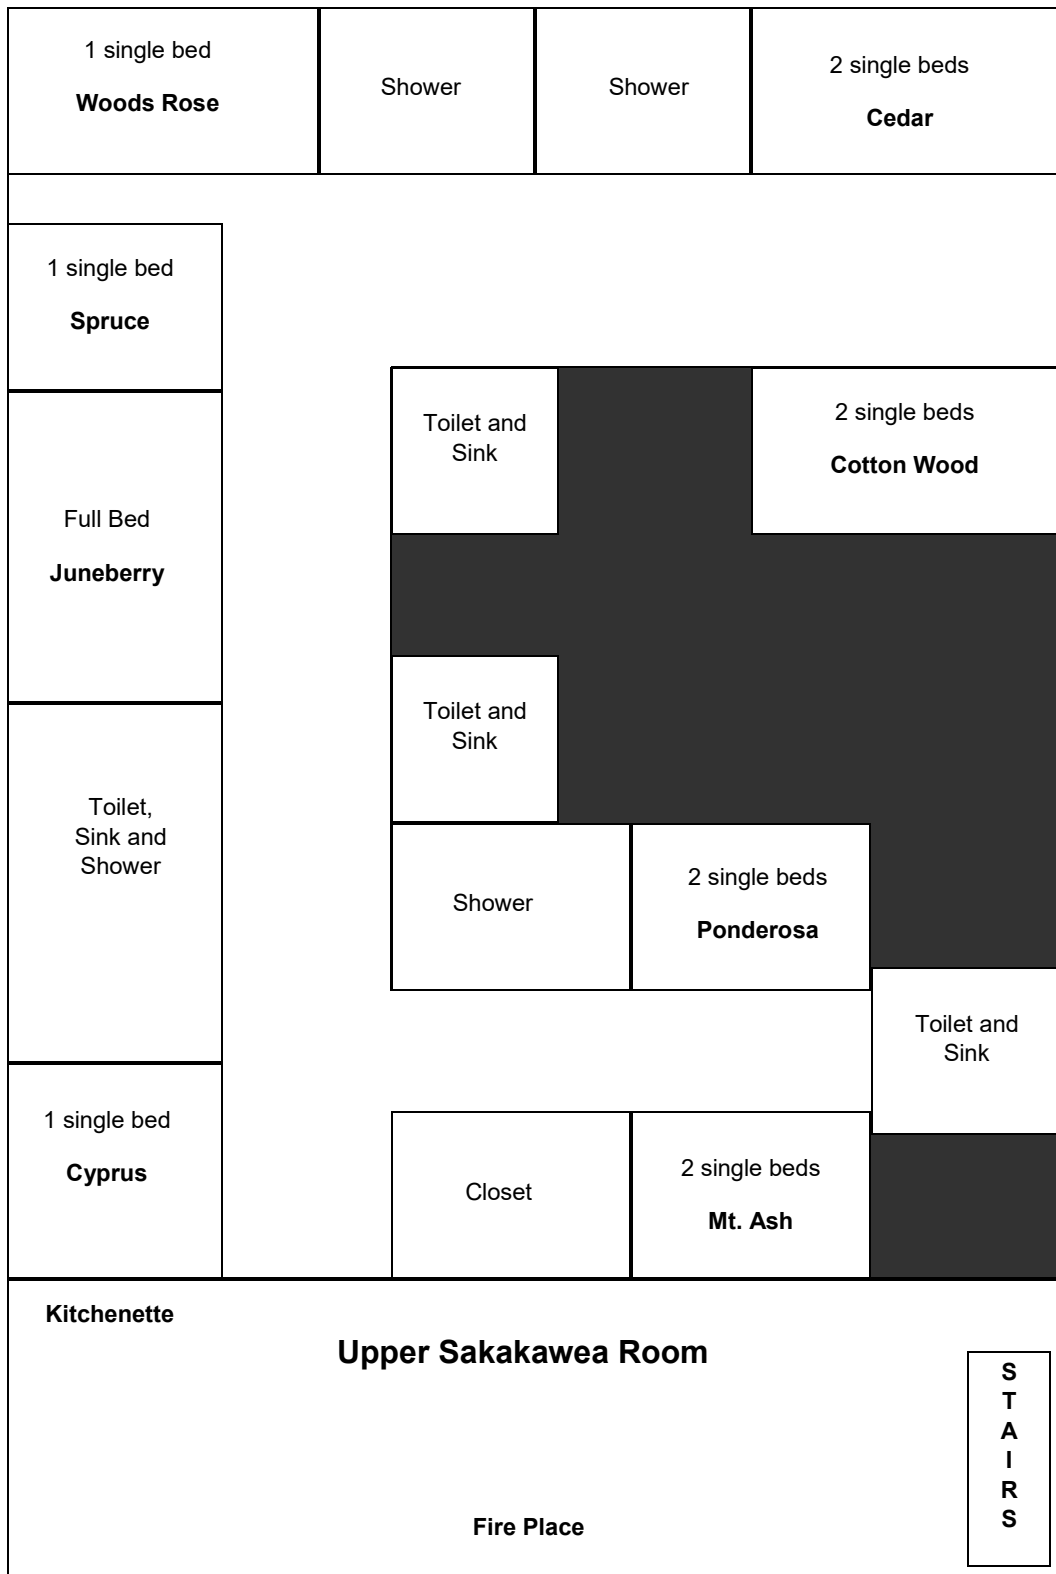

# UPPER LEVEL

12 single beds- 1 full

## Retreat Center Lodge

# LOWER LEVEL

Sleeps 6 singles or 3 couples and 4 singles